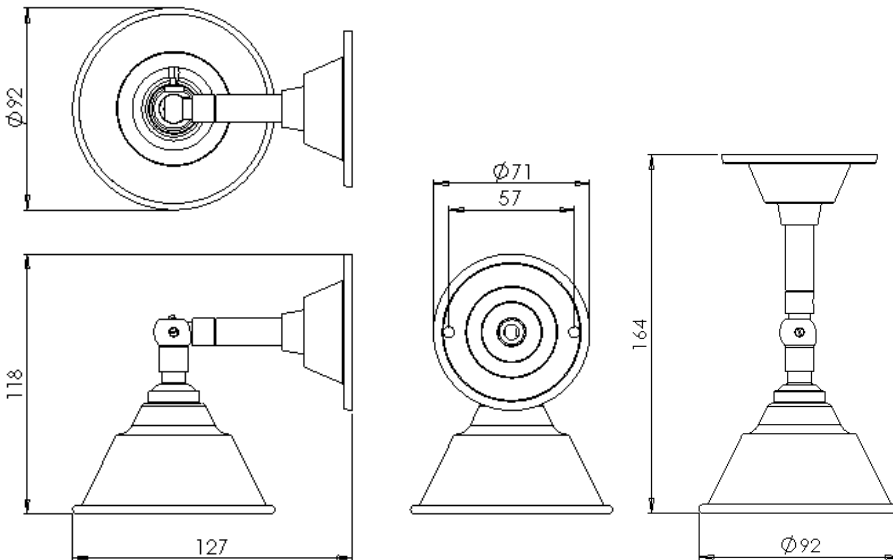

Main Material: **Brass**
 Finishes: **Antiqued Brass, Matt Black, Slate Grey, Clay**
 Code: **3886AB / MB / SL / CL**

When fitting light, please follow the fitting instructions included.

Replacement fitting instructions are available from Jim Lawrence on request.

GENERAL

Location	Architectural / Interior
Dimensions (MAX)	9W x 12H x 16.5D (cm)
Class	Class 1
IP Rating	IP20
Bathroom Zone	Outside Zone
Installation Orientation	Wall Mounted
Fire Rating	Not Applicable
Cable Length	Not Applicable
Gross Weight	0.5 kg
Shade Included	Yes
Shade Material	Metal
Shade Attachment	Screw

ADDITIONAL INFO

Designed in accordance with BS EN 60598-1

SALTHOUSE WALL LIGHT

Product Code:

3886

Document Ref:

REV1/15.01.21