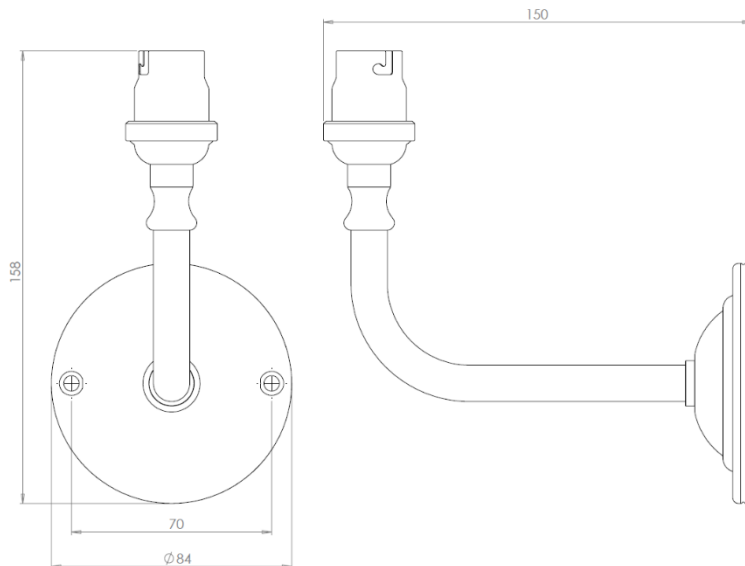

Main Material: **Brass**
 Finishes: **Antiqued Brass**
 Code: **3885AB**

When fitting light, please follow the fitting instructions included.

Replacement fitting instructions are available from Jim Lawrence on request.

GENERAL

Location	Architectural / Interior
Dimensions (MAX)	8.5W x 16H x 15D (cm)
Class	Class 1
IP Rating	IP20
Bathroom Zone	Outside Zone
Installation Orientation	Wall Mounted
Fire Rating	Not Applicable
Cable Length	Not Applicable
Gross Weight	0.5 kg
Shade Included	No
Shade Material	Not Applicable
Shade Attachment	Shade Ring