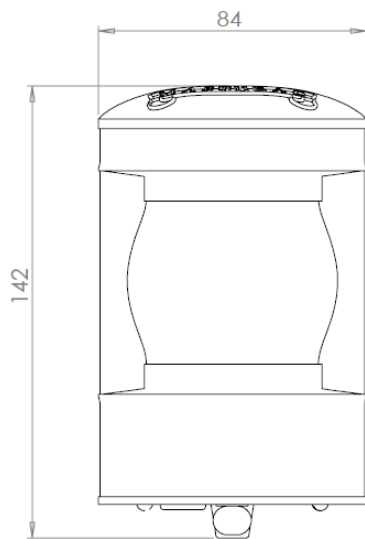

Main Material: **Copper**
 Finishes: **Heritage Copper**
 Code: **3026CO**

When fitting light, please follow the fitting instructions included.

Replacement fitting instructions are available from Jim Lawrence on request.

GENERAL

Location	Architectural / Interior
Dimensions	8.5W x 14H x 10D (cm)
Class	Class 1
IP Rating	IP20
Bathroom Zone	Outside Zone
Installation Orientation	Wall Mounted
Fire Rating	Not Applicable
Cable Length	Not Applicable
Gross Weight	0.5 kg
Shade Included	Not Applicable
Shade Material	Not Applicable
Shade Attachment	Not Applicable

LAMP

Light Source	SBC/B15
Maximum Wattage	Max 1.6 Watt LED
Maximum Lamp Length	4cm
Lamp Included	Yes
Colour Temp	2700K
Tilt Adjustment Angle	Not Applicable
Rotation Adjustment Angle	Not Applicable
Average Lifespan	35,000 Hours