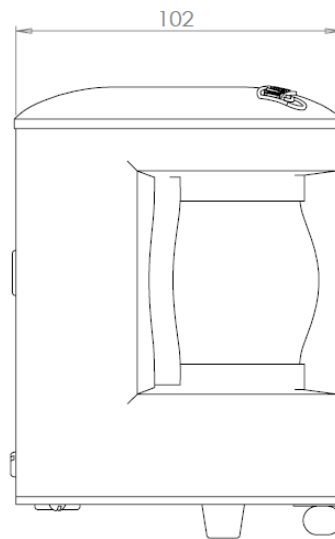

Main Material: **Copper**
 Finishes: **Heritage Copper**
 Code: **3026CO**

When fitting light, please follow the fitting instructions included.

Replacement fitting instructions are available from Jim Lawrence on request.

GENERAL

Location	Architectural / Interior
Dimensions	8.5W x 14H x 10D (cm)
Class	Class 1
IP Rating	IP20
Bathroom Zone	Outside Zone
Installation Orientation	Wall Mounted
Fire Rating	Not Applicable
Cable Length	Not Applicable
Gross Weight	0.5 kg
Shade Included	Not Applicable
Shade Material	Not Applicable
Shade Attachment	Not Applicable